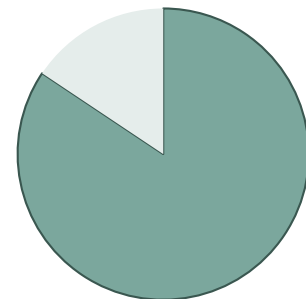

Exports Sustain St. Louis Area Businesses

- In 2014, 94% of St. Louis goods exporters shipped manufactured products overseas.

2,795

Number of St. Louis exporters in 2014 (latest available)

2,358

Number of small and medium-sized goods exporters in St. Louis in 2014

SMEs account for **84%** of St. Louis goods exporters

Note: Exporter counts reflect the number of companies, not establishments, and are therefore not additive across industries and geographies

INTERNATIONAL
TRADE
ADMINISTRATION