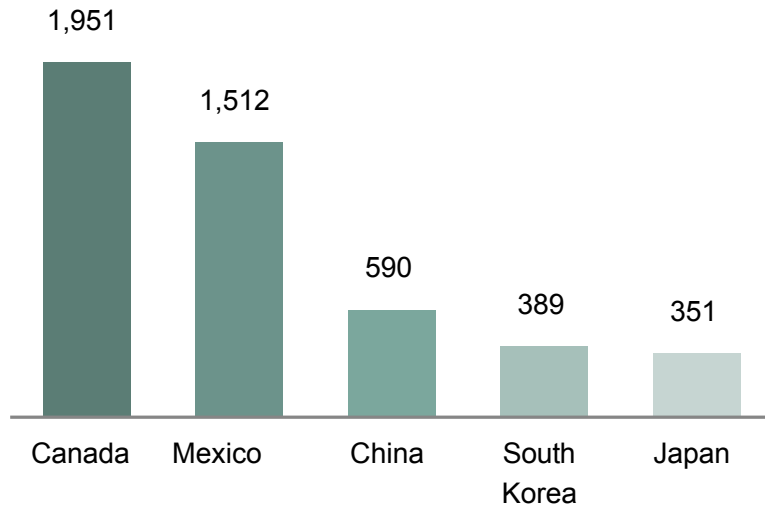

INTERNATIONAL
TRADE
ADMINISTRATION

St. Louis, MO-IL

Merchandise Exports in 2016

Top St. Louis Export Markets

- In 2016, Canada was St. Louis's top foreign market, accounting for 23% of its total goods exports.

Top St. Louis Area Export Markets

Millions of dollars

Top St. Louis Export Sectors

- Chemicals accounted for 20% of the area's goods exports in 2016.