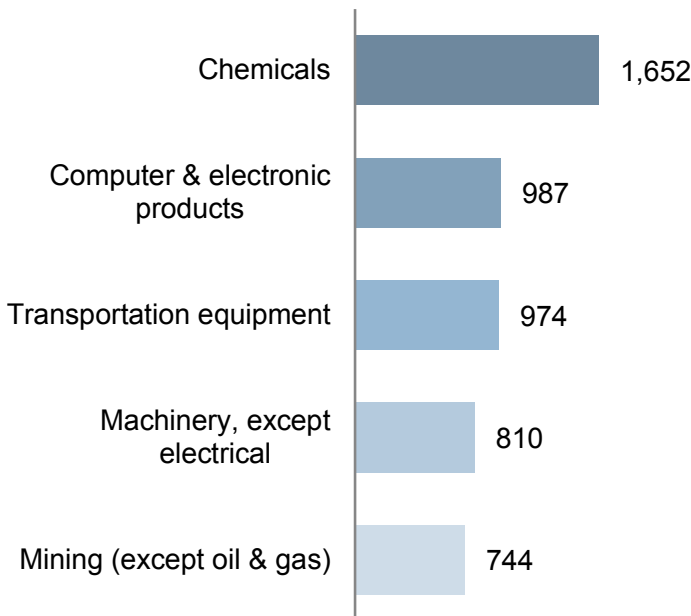

Millions of dollars

Top St. Louis Export Sectors

- Chemicals accounted for 20% of the area's goods exports in 2016.

Top St. Louis Export Sectors

Millions of dollars

St. Louis is also a major exporter of:

- Processed foods
- Electrical equipment, appliances, & components
- Primary metal manufactures
- Fabricated metal products