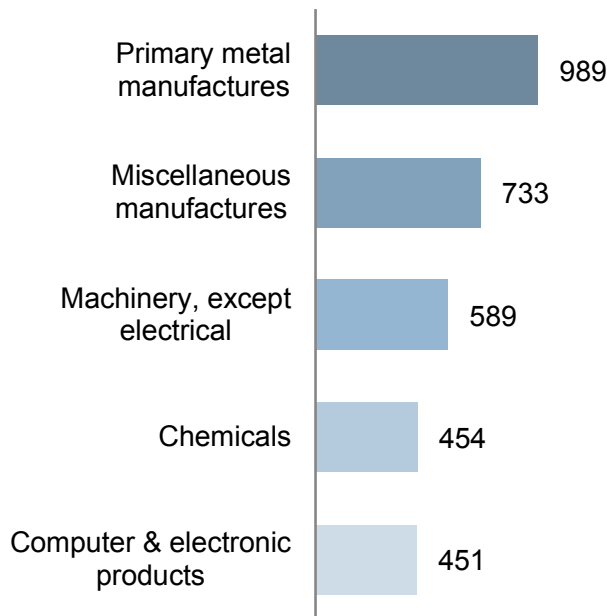

Top Providence Export Sectors

Millions of dollars

Providence is also a major exporter of:

- Electrical equipment, appliances, & components
- Plastics & rubber products
- Fishing, hunting, & trapping
- Textiles & fabrics

Source Notes

Data year: 2016 **Last updated:** October 2017

Prepared by the Office of Trade and Economic Analysis, International Trade Administration, U.S. Department of Commerce.

For additional information and to view the complete data series and methodology, visit www.trade.gov/metrodata.

Exporter data available on <http://tse.export.gov/edb>.