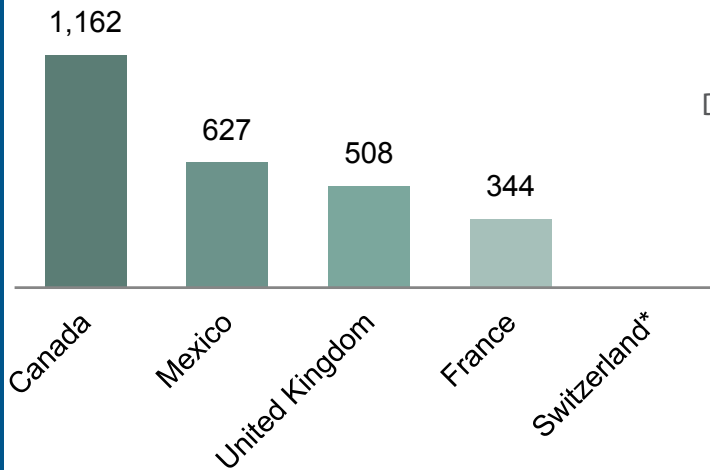

INTERNATIONAL  
**TRADE**  
ADMINISTRATION

## Top Providence Area Export Markets

Millions of dollars

In addition to these top markets, Providence is also a major exporter to:

Dominican Republic \$236 million