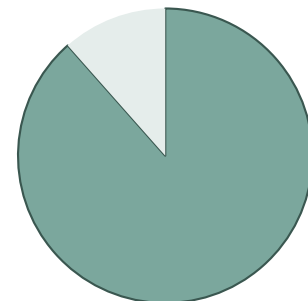

INTERNATIONAL
TRADE
ADMINISTRATION

Phoenix-Mesa-Scottsdale, AZ Merchandise Exports in 2016

The Metropolitan Export Series is a product funded and developed by the International Trade Administration using data from the U.S. Census Bureau. Merchandise export data are available for U.S. metropolitan areas beginning in 2005.

In 2016, Phoenix was the
23rd
largest exporter in the U.S.

Phoenix Exports in 2016

- Goods exports from the Phoenix area have increased $1.9 billion since 2006.
- On average, exports from the Phoenix area have increased by 1.6% annually over the past 10 years.

$12.8 billion Total Phoenix goods export value in 2016

Phoenix area export growth since 2006

17%

Exports from Phoenix accounted for **65%** of total Arizona goods exports

Goods Exports From Select Phoenix Area Counties

County	Export Value
Maricopa County	$12.6 billion
Pinal County	$215 million

Exports Sustain Phoenix Area Businesses

- In 2014, 92% of Phoenix goods exporters shipped manufactured products overseas.

4,155

Number of Phoenix exporters in 2014 (latest available)

3,676

Number of small and medium-sized goods exporters in Phoenix in 2014

SMEs account for **88%** of Phoenix goods exporters

Note: Exporter counts reflect the number of companies, not establishments, and are therefore not additive across industries and geographies