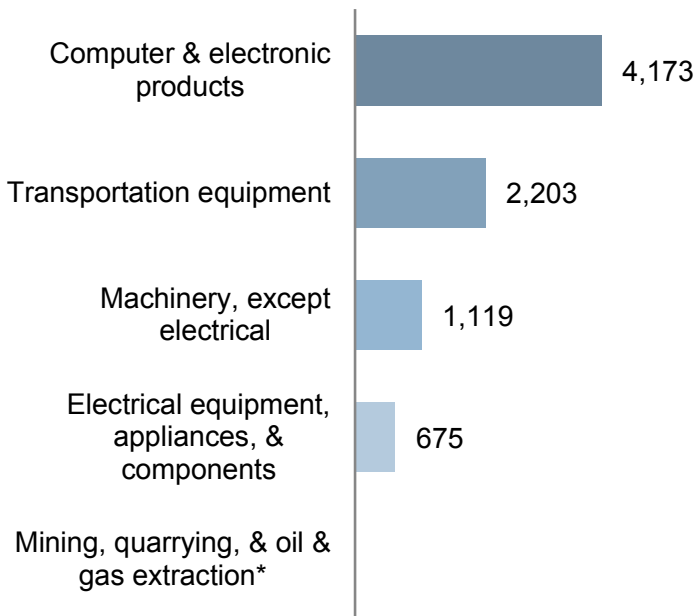

Top Phoenix Export Sectors

Millions of dollars

* Value Suppressed

Phoenix is also a major exporter of:

- Chemicals
- Fabricated metal products
- Miscellaneous manufactures
- Processed foods

Source Notes

Data year: 2016 **Last updated:** October 2017

Prepared by the Office of Trade and Economic Analysis, International Trade Administration, U.S. Department of Commerce.

For additional information and to view the complete data series and methodology, visit www.trade.gov/metrodata.

Exporter data available on <http://tse.export.gov/edb>.