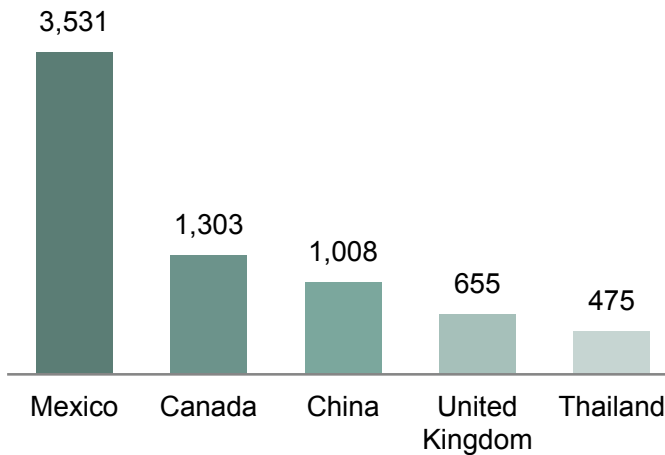

INTERNATIONAL
TRADE
ADMINISTRATION

Phoenix-Mesa-Scottsdale, AZ Merchandise Exports in 2016

Top Phoenix Export Markets

- In 2016, Mexico was Phoenix's top foreign market, accounting for 28% of its total goods exports.

Top Phoenix Area Export Markets

Millions of dollars

In addition to these top markets, Phoenix is also a major exporter to:

Malaysia $296 million

Top Phoenix Export Sectors

- Computer & electronic products accounted for 33% of the area's goods exports in 2016.