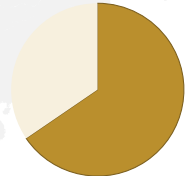

## Phoenix Exports in 2016

- Goods exports from the Phoenix area have increased \$1.9 billion since 2006.
- On average, exports from the Phoenix area have increased by 1.6% annually over the past 10 years.

### Goods Exports From Select Phoenix Area Counties

County	Export Value
Maricopa County	\$12.6 billion
Pinal County	\$215 million