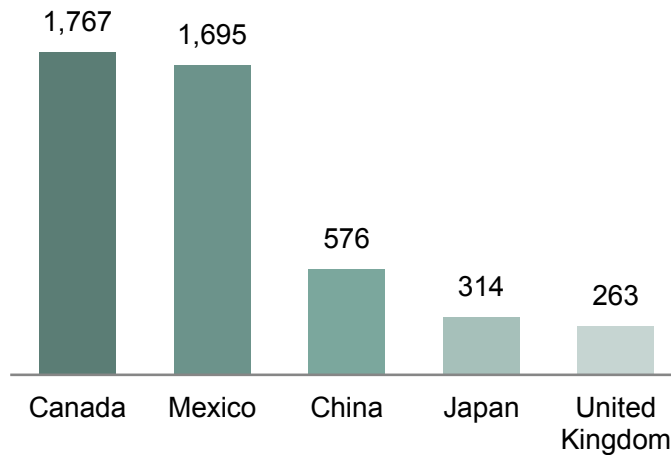

INTERNATIONAL
TRADE
ADMINISTRATION

Milwaukee-Waukesha-West Allis, WI Merchandise Exports in 2016

Top Milwaukee Export Markets

- In 2016, Canada was Milwaukee's top foreign market, accounting for 24% of its total goods exports.

Top Milwaukee Area Export Markets

Millions of dollars

Top Milwaukee Export Sectors

- Computer & electronic products accounted for 26% of the area's goods exports in 2016.