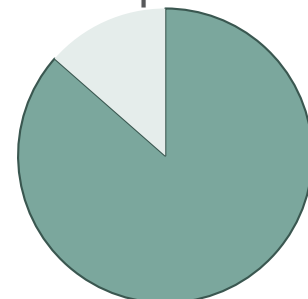

## Goods Exports From Select Milwaukee Area Counties

County	Export Value
Milwaukee County	\$3.6 billion
Waukesha County	\$2.6 billion
Washington County	\$697 million
Ozaukee County	\$340 million

## Exports Sustain Milwaukee Area Businesses

- In 2014, 97% of Milwaukee goods exporters shipped manufactured products overseas.

**2,778**

Number of Milwaukee  
exporters in 2014 (latest available)

**2,402**

Number of small and  
medium-sized goods  
exporters in Milwaukee  
in 2014

SMEs account for **86%**  
of Milwaukee goods  
exporters

*Note: Exporter counts reflect the number of companies, not establishments, and are therefore not additive across industries and geographies*