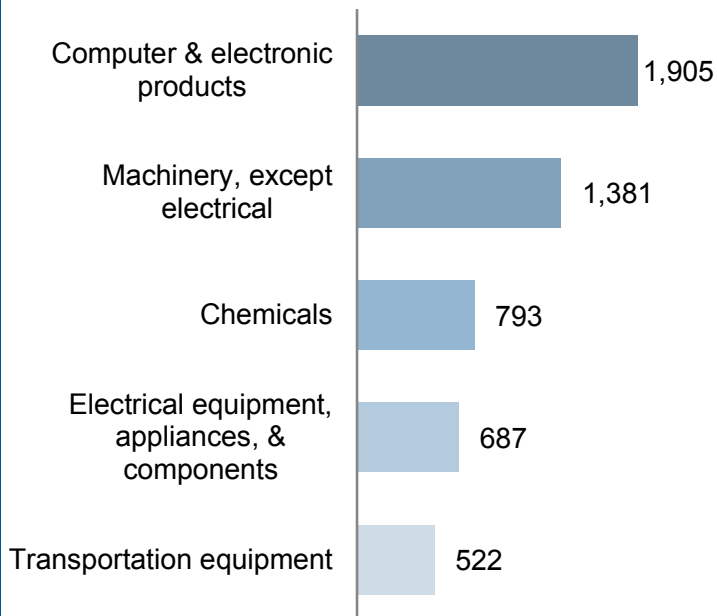

Top Milwaukee Export Sectors

Millions of dollars

Milwaukee is also a major exporter of:

- Fabricated metal products
- Plastics & rubber products
- Processed foods
- Printed matter & related products

Source Notes

Data year: 2016 **Last updated:** October 2017

Prepared by the Office of Trade and Economic Analysis, International Trade Administration, U.S. Department of Commerce.

For additional information and to view the complete data series and methodology, visit www.trade.gov/metrodata.

Exporter data available on <http://tse.export.gov/edb>.