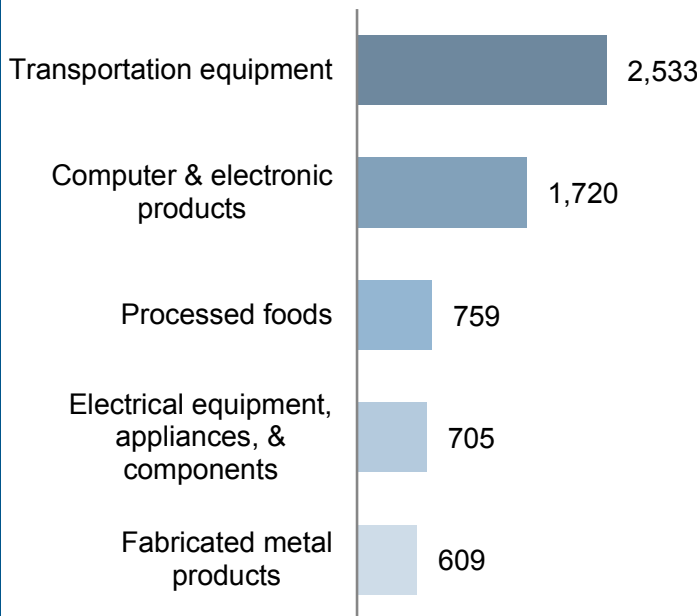

INTERNATIONAL
TRADE
ADMINISTRATION

Laredo, TX Merchandise Exports in 2016

Top Laredo Export Markets

- In 2016, Mexico accounted for 80% of Laredo's total goods exports.

Top Laredo Area Export Markets Millions of dollars

Top Laredo Export Sectors

- Transportation equipment accounted for 29% of the area's goods exports in 2016.

Top Laredo Export Sectors Millions of dollars

Laredo is also a major exporter of:

- Machinery, except electrical
- Plastics & rubber products
- Agricultural products
- Miscellaneous manufactures