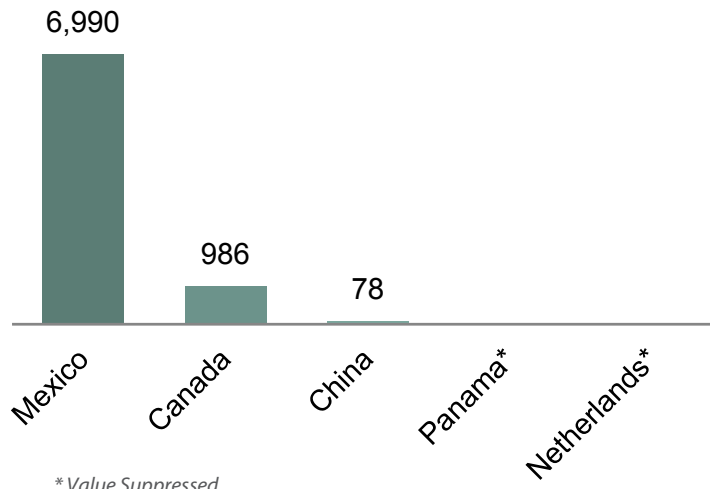

In 2016, Laredo was the
33rd
largest exporter in the U.S.

Laredo Exports in 2016

- In 2016, goods exports from the Laredo area grew by 12% over the previous year.
- On average, exports from the Laredo area have increased by 7.0% annually over the past 10 years.

\$8.8 billion

Total Laredo goods export value in 2016

Goods Exports From Select Laredo Area Counties

County	Export Value
Webb County	\$8.8 billion

Exports Sustain Laredo Area Businesses

- In 2014, 95% of Laredo goods exporters shipped manufactured products overseas.

1,752

Number of Laredo exporters in 2014 (latest available)

1,460

Number of small and medium-sized goods exporters in Laredo in 2014

SMEs account for **83%** of Laredo goods exporters

Note: Exporter counts reflect the number of companies, not establishments, and are therefore not additive across industries and geographies

INTERNATIONAL
TRADE
ADMINISTRATION

Laredo, TX Merchandise Exports in 2016

Top Laredo Export Markets

- In 2016, Mexico accounted for 80% of Laredo's total goods exports.

Top Laredo Area Export Markets Millions of dollars