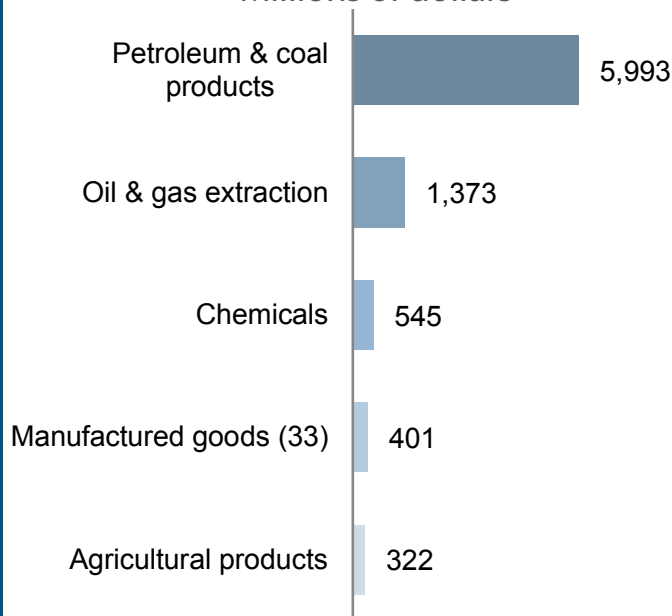

Top Corpus Christi Export Sectors
Millions of dollars

Corpus Christi is also a major exporter of:

- Primary metal manufactures

Source Notes

Data year: 2016 **Last updated:** October 2017

Prepared by the Office of Trade and Economic Analysis, International Trade Administration, U.S. Department of Commerce.

For additional information and to view the complete data series and methodology, visit www.trade.gov/metrodata.

Exporter data available on <http://tse.export.gov/edb>.