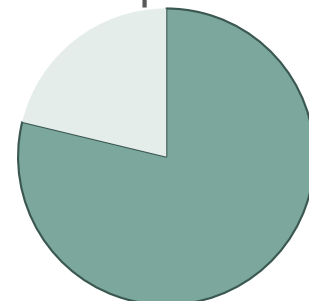

Note: Exporter counts reflect the number of companies, not establishments, and are therefore not additive across industries and geographies