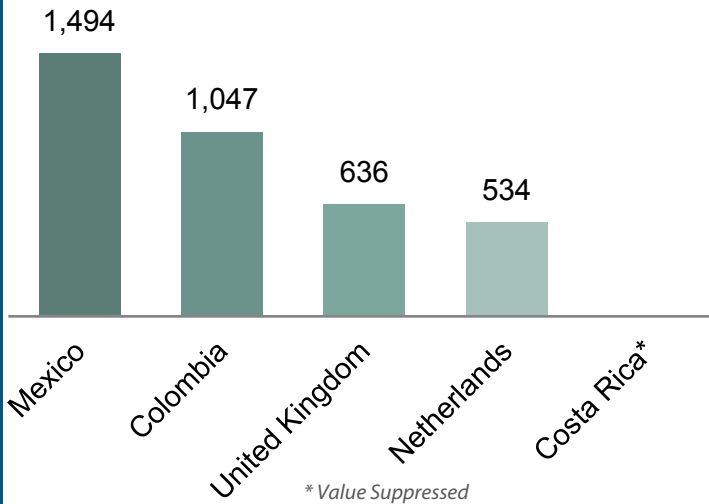

Number of small and medium-sized goods exporters in Corpus Christi in 2014

SMEs account for **79%** of Corpus Christi goods exporters

Note: Exporter counts reflect the number of companies, not establishments, and are therefore not additive across industries and geographies

INTERNATIONAL
TRADE
ADMINISTRATION

Corpus Christi, TX Merchandise Exports in 2016

Top Corpus Christi Export Markets

- In 2016, Mexico accounted for 17% of Corpus Christi's total goods exports.

Top Corpus Christi Area Export Markets
Millions of dollars

In addition to these top markets, Corpus Christi is also a major exporter to:

Ecuador	\$334 million
Venezuela	\$167 million
Guatemala	\$159 million
Panama	\$102 million
Dominican Republic	value suppressed