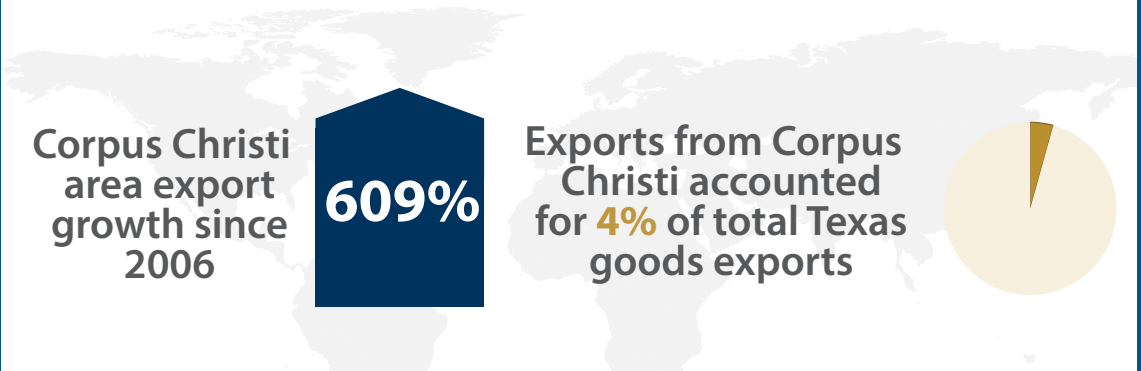

INTERNATIONAL
TRADE
ADMINISTRATION

Corpus Christi, TX Merchandise Exports in 2016

The Metropolitan Export Series is a product funded and developed by the International Trade Administration using data from the U.S. Census Bureau. Merchandise export data are available for U.S. metropolitan areas beginning in 2005.

In 2016, Corpus Christi was the

35th

largest exporter in the U.S.

Corpus Christi Exports in 2016

- In 2016, goods exports from the Corpus Christi area grew by 68% over the previous year.
- On average, exports from the Corpus Christi area have increased by 21.6% annually over the past 10 years.

$8.7 billion

Total Corpus Christi goods export value in 2016

Goods Exports From Select Corpus Christi Area Counties

County	Export Value
Nueces County	$8.1 billion
San Patricio County	$601 million
Aransas County	$808 thousand

Exports Sustain Corpus Christi Area Businesses

- In 2014, 91% of Corpus Christi goods exporters shipped manufactured products overseas.

259

Number of Corpus Christi exporters in 2014 (latest available)

204

Number of small and medium-sized goods exporters in Corpus Christi in 2014

SMEs account for **79%** of Corpus Christi goods exporters