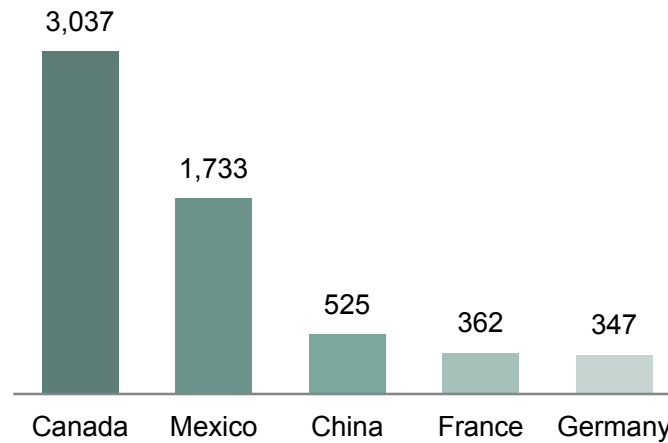

INTERNATIONAL
TRADE
ADMINISTRATION

Cleveland-Elyria, OH Merchandise Exports in 2016

Top Cleveland Export Markets

- In 2016, Canada was Cleveland's top foreign market, accounting for 35% of its total goods exports.

Top Cleveland Area Export Markets

Markets
Millions of dollars

Top Cleveland Export Sectors

- Chemicals accounted for 18% of the area's goods exports in 2016.