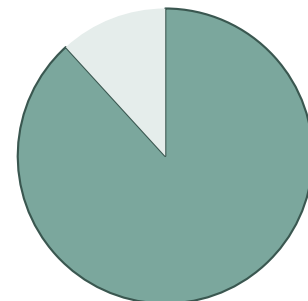

Note: Exporter counts reflect the number of companies, not establishments, and are therefore not additive across industries and geographies