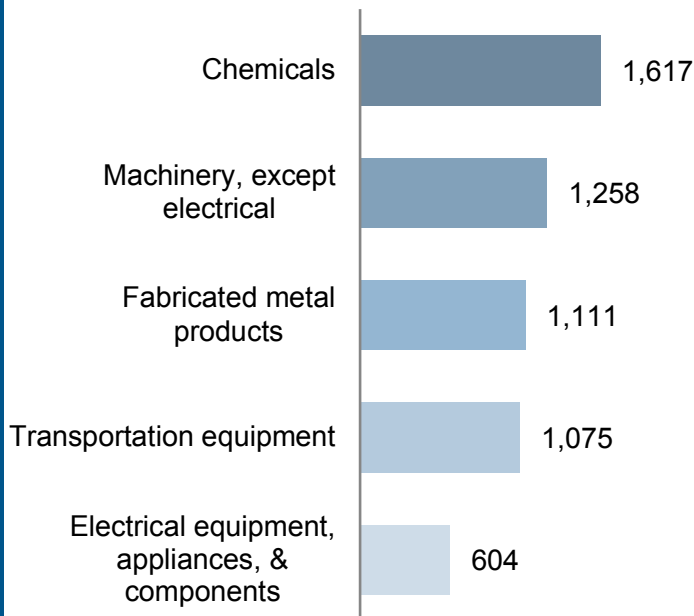

Cleveland-Elyria, OH Merchandise Exports in 2016

Top Cleveland Export Markets

- In 2016, Canada was Cleveland's top foreign market, accounting for 35% of its total goods exports.

Top Cleveland Area Export Markets

Markets
Millions of dollars

Top Cleveland Export Sectors

- Chemicals accounted for 18% of the area's goods exports in 2016.

Top Cleveland Export Sectors

Millions of dollars

Cleveland is also a major exporter of:

- Primary metal manufactures
- Plastics & rubber products
- Mining (except oil & gas)
- Paper

Source Notes

Data year: 2016 **Last updated:** October 2017

Prepared by the Office of Trade and Economic Analysis, International Trade Administration, U.S. Department of Commerce.